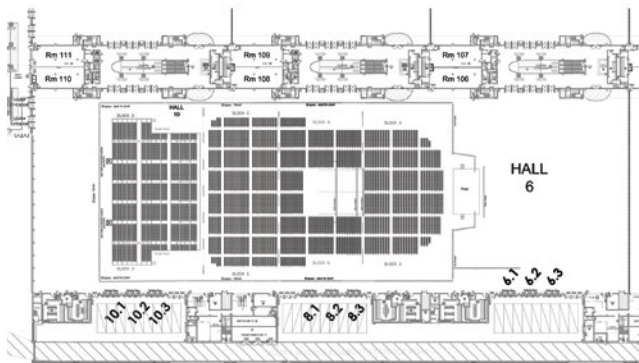

### Key Features

- 11,360 square metres
- 2,800 - 8,400 pax
- 10 metre-high ceiling clearance
- Column-free, ground-floor access
- With tiered-seating

“

AsiaWorld-Expo was able to seamlessly organise an event for us which comprised a major live show, merchandising and an exhibition. It was an impressive example of their ability to host an event with multiple aspects.

# Conference Layout Plan

2,800 pax

5,600 pax

8,400 pax