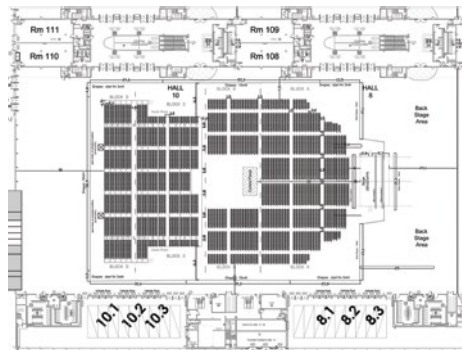

### Key Features

- 11,360 square metres
- 2,800 - 8,400 pax
- 10 metre-high ceiling clearance
- Column-free, ground-floor access
- With tiered-seating

“

AsiaWorld-Expo was able to seamlessly organise an event for us which comprised a major live show, merchandising and an exhibition. It was an impressive example of their ability to host an event with multiple aspects.

# Conference Layout Plan

2,800 pax

5,600 pax

8,400 pax