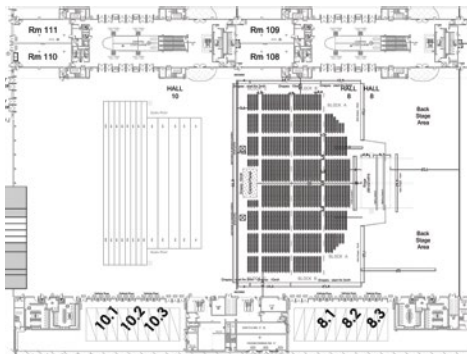

### Key Features

- 11,360 square metres
- 2,800 - 8,400 pax
- 10 metre-high ceiling clearance
- Column-free, ground-floor access
- With tiered-seating

“

AsiaWorld-Expo was able to seamlessly organise an event for us which comprised a major live show, merchandising and an exhibition. It was an impressive example of their ability to host an event with multiple aspects.

# Conference Layout Plan

2,800 pax

5,600 pax

8,400 pax